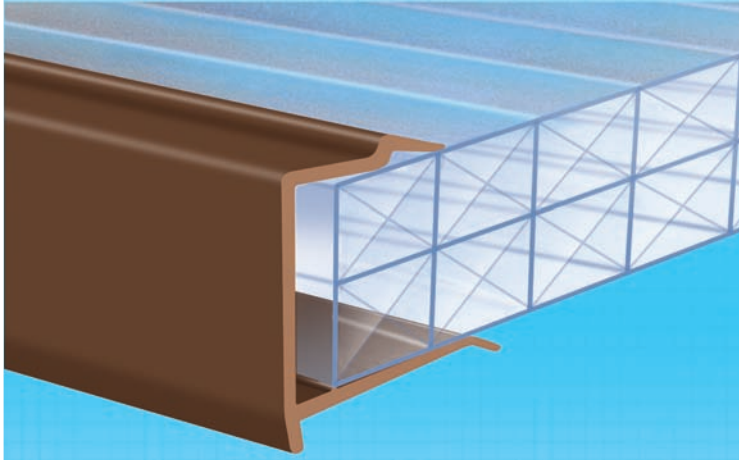

ADDITIONAL COMPONENTS

PVC Roof Sheeting Endclosures
For 10, 16, 20, 25, 32 & 40mm Sheeting

Aluminium F-Section
For 10, 16, 20, 25, 32 & 35mm Sheeting

Aluminium Roof Sheeting Endclosures
For 10, 16, 20, 25 & 32mm Sheeting

Lean To Flashing Profile
For Roof Pitches 5° - 45°

Suitable For Capex 50, 70, 40, 60 & Snap Down

Cresfinex MK3 Boss
1.05.360

Cresfinex MK3 Gable End Boss
1.05.361