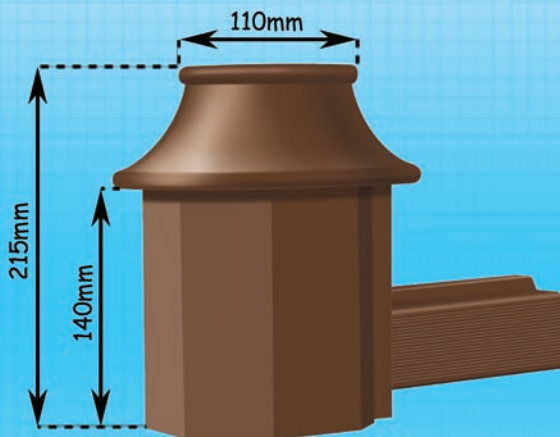

ADDITIONAL COMPONENTS

PVC Roof Sheeting Endclosures
For 10, 16, 20, 25, 32 & 40mm Sheeting

Aluminium F-Section
For 10, 16, 20, 25, 32 & 35mm Sheeting

Aluminium Roof Sheeting Endclosures
For 10, 16, 20, 25 & 32mm Sheeting

Lean To Flashing Profile
For Roof Pitches 5° - 45°

Suitable For Capex 50, 70, 40, 60 & Snap Down

Cresfinex MK3 Boss
1.05.360

Cresfinex MK3 Gable End Boss
1.05.361