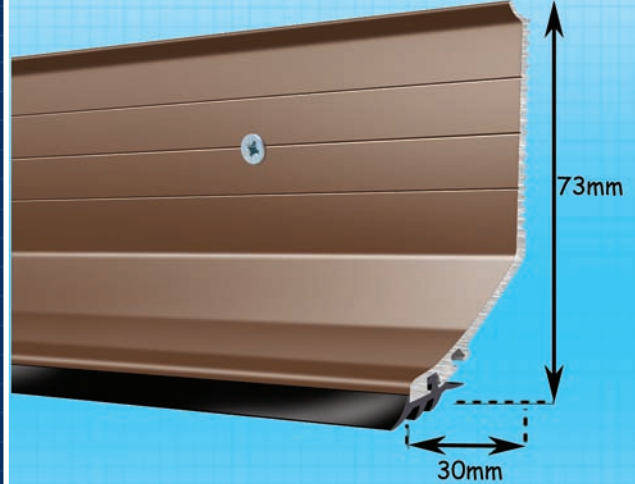

ADDITIONAL COMPONENTS

PVC Roof Sheeting Endclosures
For 10, 16, 20, 25, 32 & 40mm Sheeting

Aluminium F-Section
For 10, 16, 20, 25, 32 & 35mm Sheeting

Aluminium Roof Sheeting Endclosures
For 10, 16, 20, 25 & 32mm Sheeting

Lean To Flashing Profile
For Roof Pitches 5° - 45°

Suitable For Capex 50, 70, 40, 60 & Snap Down

Cresfinex MK3 Boss
1.05.360

Cresfinex MK3 Gable End Boss
1.05.361