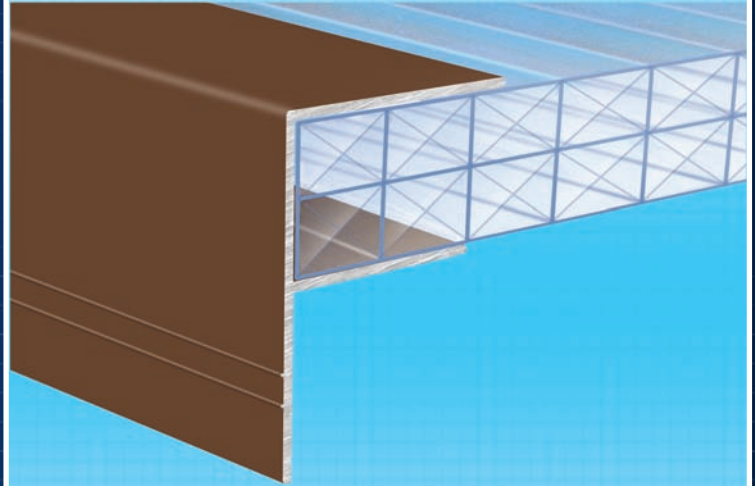

ADDITIONAL COMPONENTS

PVC Roof Sheeting Endclosures
For 10, 16, 20, 25, 32 & 40mm Sheeting

Aluminium F-Section
For 10, 16, 20, 25, 32 & 35mm Sheeting

Aluminium Roof Sheeting Endclosures
For 10, 16, 20, 25 & 32mm Sheeting

Lean To Flashing Profile
For Roof Pitches 5° - 45°

Suitable For Capex 50, 70, 40, 60 & Snap Down

Cresfinex MK3 Boss
1.05.360

Cresfinex MK3 Gable End Boss
1.05.361