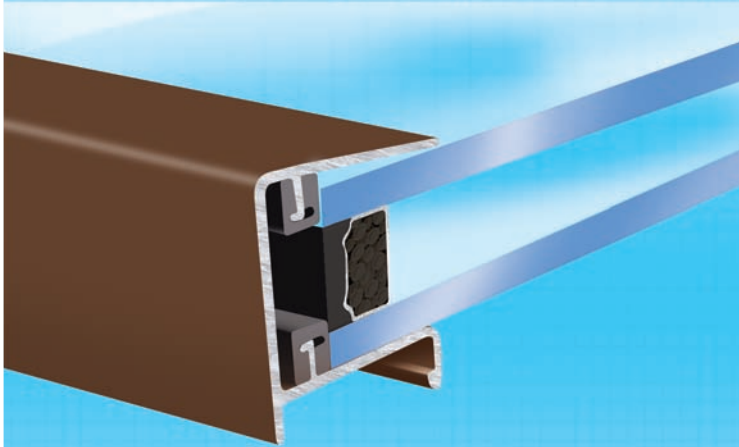

ADDITIONAL COMPONENTS

PVC Roof Sheeting Endclosures
For 10, 16, 20, 25, 32 & 40mm Sheeting

Aluminium F-Section
For 10, 16, 20, 25, 32 & 35mm Sheeting

Aluminium Roof Sheeting Endclosures
For 10, 16, 20, 25 & 32mm Sheeting

Lean To Flashing Profile
For Roof Pitches 5° - 45°

Suitable For Capex 50, 70, 40, 60 & Snap Down

Cresfinex MK3 Boss
1.05.360

Cresfinex MK3 Gable End Boss
1.05.361